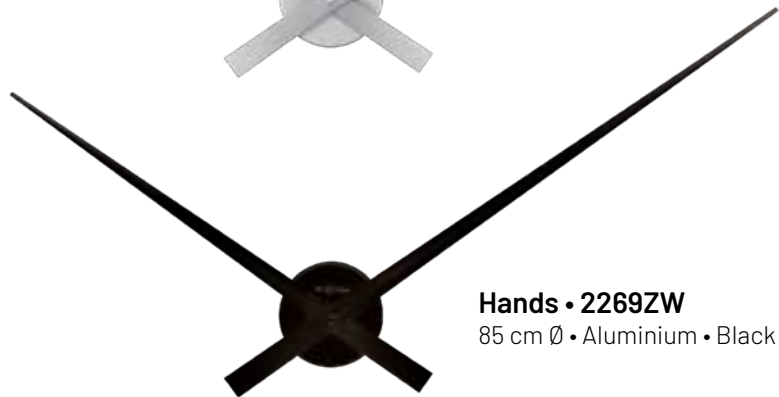

**Small Hands • 3074ZW**

48 cm Ø • Aluminium • Black  
Includes black foam numbers and a tool to determine where to place the numbers on the wall.

**Hands • 3118ZW**  
70 cm Ø • Aluminium • Black

**Hands • 2269ZI**  
85 cm Ø • Aluminium • Silver