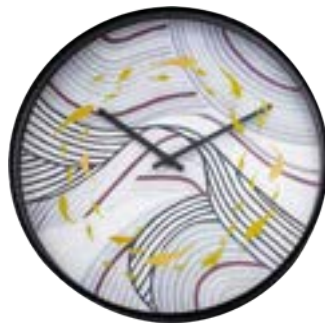

Pond • 3312

Designer: WENergy
30 cm Ø • Plastic • Blue

Koi • 3313

Designer: WENergy
30 cm Ø • Plastic • Grey

The patterns are printed on double layers (on dial and on glass lens)