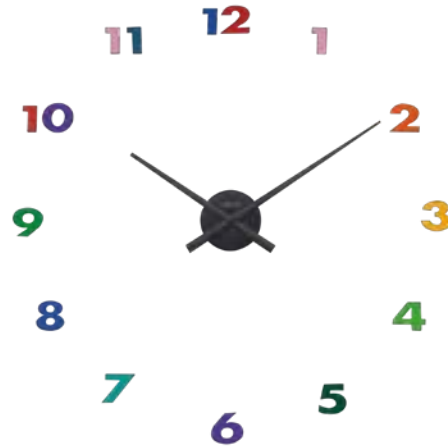

**Essential Gold • 3252GN**

34 cm Ø • Metal  
Forest Green

**Essential Gold • 3252FM**

34 cm Ø • Metal  
Fruity Manderin

**Small Hands • 3074DI**

48 cm • Aluminium • Multicolor  
Includes multicolor foam numbers and a tool to determine where to place the numbers on the wall.