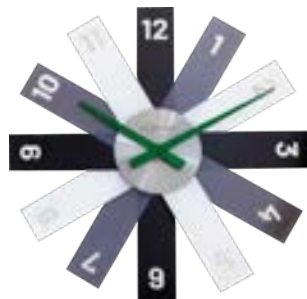

Plexi • 3285ZW

40 cm Ø • Acrylic/Metal • Black