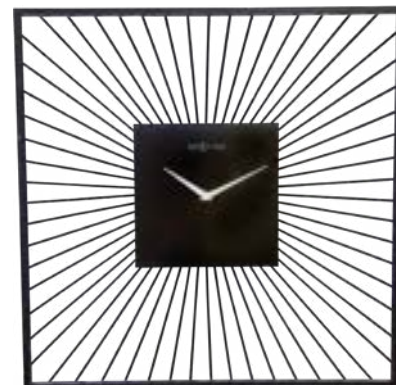

## Vasco Round

The Vasco wall clock features an impressive 80 cm metal circle frame that serves as a statement piece for any space, balancing grandiosity with minimalistic design. Its large diameter not only makes it easy to read the time from a distance but also adds a dramatic focal point to your room, embodying the perfect blend of form and function.

# Vasco

Combination of architecture and timepiece to make your wall clock a centrepiece in your home.

**Vasco • 3301ZW**

70 x 45 x 15 cm • Metal • Black

**Vasco Square • 3303ZW**

45 x 45 x 15 cm • Metal • Black