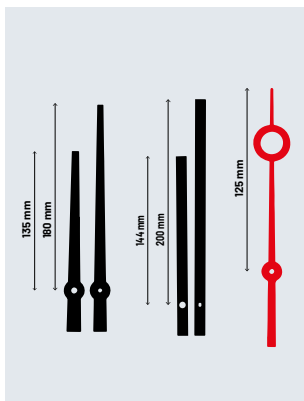

NeXtime clock hands and movement set

Each set contains: Movement + Hands + Metal hanger + Rubber ring + Washer + Center nut + Second cap

Hands + Movement Set PHSET4XL

Hands: 2 sets of extra large hands + 1 second hand
Movement type: Sweep
Shaft length: 14.5 mm
Size: 56.7 x 56 x 16 mm