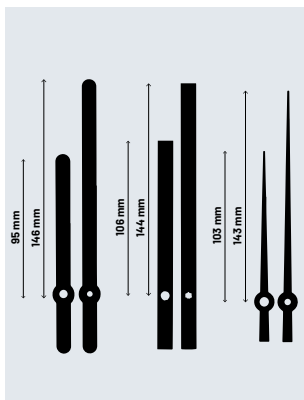

Hands + Movement Set PHSET2M

Hands: 3 sets of medium hands
Movement type: Sweep
Shaft length: 14.5 mm
Size: 56.7 x 56 x 16 mm