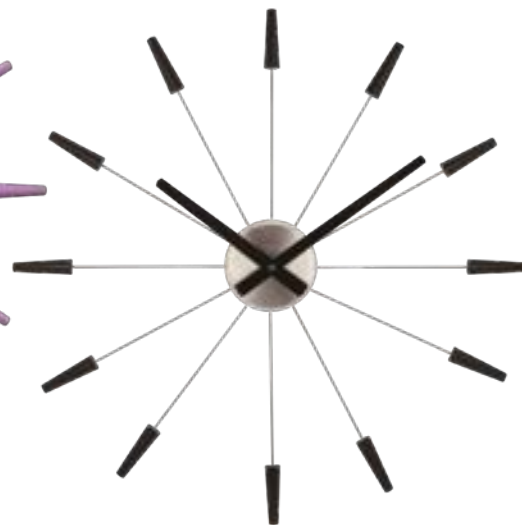

Plug-Inn • 2610ZW
58 cm Ø • Metal • Black