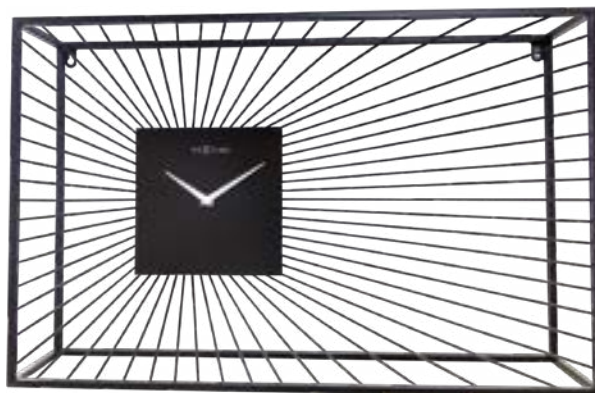

## Vasco Round

The Vasco wall clock features an impressive 80 cm metal circle frame that serves as a statement piece for any space, balancing grandiosity with minimalistic design. Its large diameter not only makes it easy to read the time from a distance but also adds a dramatic focal point to your room, embodying the perfect blend of form and function.

**Vasco Round • 3536G0**

80 cm Ø • Metal • Gold

# Vasco

Combination of architecture and timepiece to make your wall clock a centrepiece in your home.

**Vasco • 3301ZW**

70 x 45 x 15 cm • Metal • Black

**Vasco Square • 3303ZW**

45 x 45 x 15 cm • Metal • Black