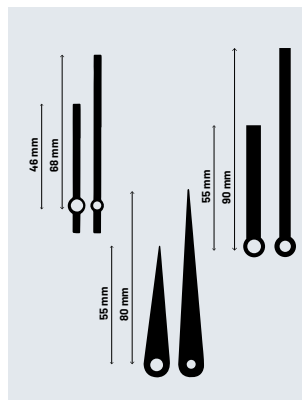

Hands + Movement Set PHSET1S

Hands: 3 sets of small hands
Movement type: Sweep
Shaft length: 14.5 mm
Size: 56.7 x 56 x 16 mm