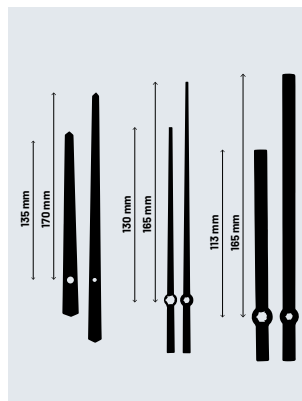

Hands + Movement Set PHSET3L

Hands: 3 sets of large hands
Movement type: Sweep
Shaft length: 14.5 mm
Size: 56.7 x 56 x 16 mm