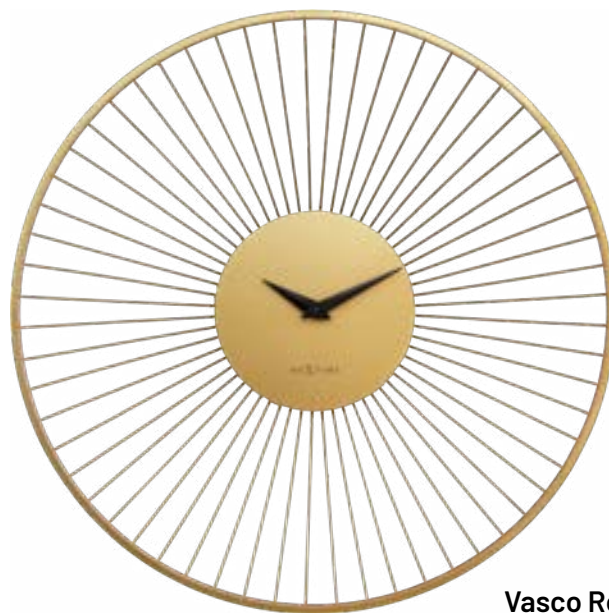

## Vasco Series

The Vasco Series by NeXtime offers minimalist metal wall and table clocks, combining sleek design with refined craftsmanship. Their understated elegance makes them a versatile addition to any room, capturing the essence of time in a modern and sophisticated way.

## Vasco Round

The Vasco wall clock features an impressive 80 cm metal circle frame that serves as a statement piece for any space, balancing grandiosity with minimalistic design. Its large diameter not only makes it easy to read the time from a distance but also adds a dramatic focal point to your room, embodying the perfect blend of form and function.