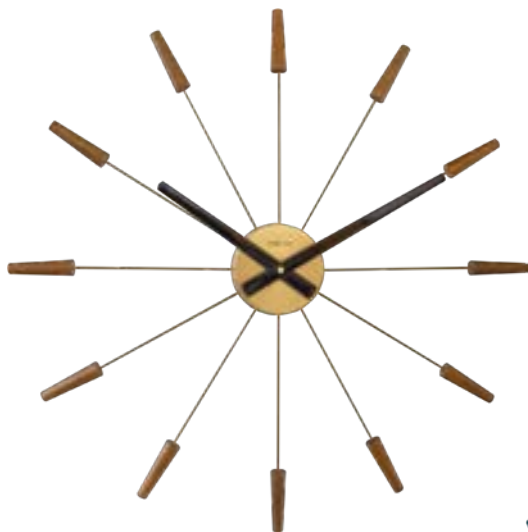

Plug-Inn • 2610BR
58 cm Ø • Metal • Walnut