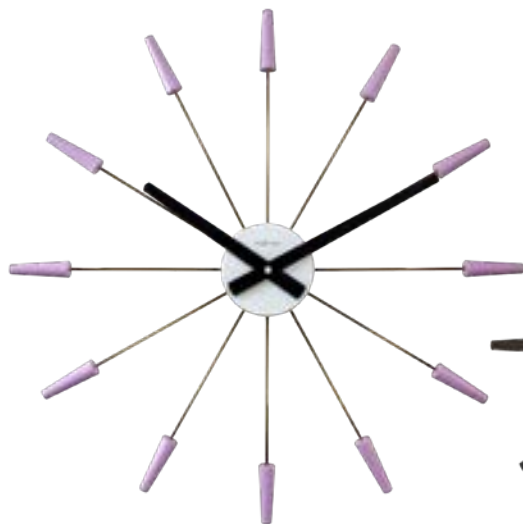

Plug-Inn

Plug-Inn is our all time best-seller design. The combination of the plugs, metal case and spokes makes it a beautiful collectible item. Designed by Frits Vink, the 58cm silent wall clocks come in different chic colours. You will certainly find one that fits your interior!

Plug-Inn • 2610LA
58 cm Ø • Metal • Lavender